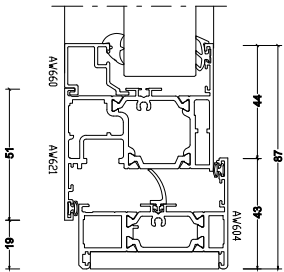

Size limits

Top hung (max weight)	180 Kg	-	-
Tilt before turn (max weight)	-	100 Kg	-
Side hung (max weight)	55 Kg	100 Kg	-
Bottom hung (max weight)	60 Kg (3 hinges)	-	-
Top swing (max weight)	-	-	60 Kg
Side swing (max weight)	-	-	45 Kg
Fixed light (max weight)	250 Kg	250 Kg	250 Kg

System features

Frame depth	58mm	58mm	58mm
Dual colour option	✓	✓	✓
Multi-point locking	✓	✓	✓
Glazing options	Internal and external bead	Internal and external bead	Internal
Glazing thickness	24mm - 40mm	24mm - 40mm	24mm - 28mm
Sightline (Frame to Vent)	75mm	86mm	103mm
Sightline (Vent to Mullion)	89mm	100mm	161mm
Sightline (Fixed Light)	43mm	43mm	-

➤ **Optio 58BW**
58mm Light Commercial

➤ **Optio 58BW**
58mm New Build – Chamfered

➤ **Optio 58BW**
58mm New Build – Ovolo

➤ **Optio 58BW**
58mm Light Commercial TBT

➤ **Optio 58BW**
58mm Heritage Industrial

➤ **Optio 58BW**
58mm New Build – Square

AluK (GB) Limited
Newhouse Farm Ind Est
Chepstow
NP16 6UD
+44 (0)1291 639 739

AluK Design Studio
5-11 Worship Street
London EC2A 2BH

aluk.co.uk