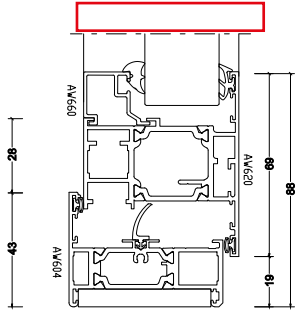

Size limits

Top hung (max weight)	180 Kg	-	-
Tilt before turn (max weight)	-	100 Kg	-
Side hung (max weight)	55 Kg	100 Kg	-
Bottom hung (max weight)	60 Kg (3 hinges)	-	-
Top swing (max weight)	-	-	60 Kg
Side swing (max weight)	-	-	45 Kg
Fixed light (max weight)	250 Kg	250 Kg	250 Kg

System features

Frame depth	58mm	58mm	58mm
Dual colour option	✓	✓	✓
Multi-point locking	✓	✓	✓
Glazing options	Internal and external bead	Internal and external bead	Internal
Glazing thickness	24mm - 40mm	24mm - 40mm	24mm - 28mm
Sightline (Frame to Vent)	75mm	86mm	103mm
Sightline (Vent to Mullion)	89mm	100mm	161mm
Sightline (Fixed Light)	43mm	43mm	-

Aesthetics

Bay	✓	✓	✓
Contemporary	-	✓	✓
Chamfered	✓	-	-
Square	✓	✓	✓
Ovolo	✓	-	-

T&C For full T&C's please see the trade residential brochure.

› 58mm Casement

› 58mm TBT

› 58mm TSR

Optio

58BW Window System

➤ **Optio 58BW**
58mm Light Commercial

➤ **Optio 58BW**
58mm New Build – Chamfered

➤ **Optio 58BW**
58mm New Build – Ovolo

➤ **Optio 58BW**
58mm Light Commercial TBT

➤ **Optio 58BW**
58mm Heritage Industrial