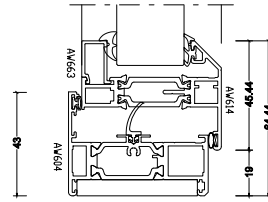

Size limits

Top hung (max weight)	180 Kg	-	-
Tilt before turn (max weight)	-	100 Kg	-
Side hung (max weight)	55 Kg	100 Kg	-
Bottom hung (max weight)	60 Kg (3 hinges)	-	-
Top swing (max weight)	-	-	60 Kg
Side swing (max weight)	-	-	45 Kg
Fixed light (max weight)	250 Kg	250 Kg	250 Kg

System features

Frame depth	58mm	58mm	58mm
Dual colour option	✓	✓	✓
Multi-point locking	✓	✓	✓
Glazing options	Internal and external bead	Internal and external bead	Internal
Glazing thickness	24mm - 40mm	24mm - 40mm	24mm - 28mm
Sightline (Frame to Vent)	75mm	86mm	103mm
Sightline (Vent to Mullion)	89mm	100mm	161mm
Sightline (Fixed Light)	43mm	43mm	-

Aesthetics

Bay	✓	✓	✓
Contemporary	-	✓	✓
Chamfered	✓	-	-
Square	✓	✓	✓
Ovolo	✓	-	-

T&C For full T&C's please see the trade residential brochure.

› 58mm Casement

› 58mm TBT

› 58mm TSR

Optio

58BW Window System

➤ **Optio 58BW**
58mm Light Commercial

➤ **Optio 58BW**
58mm New Build – Chamfered

➤ **Optio 58BW**
58mm New Build – Ovolo

➤ **Optio 58BW**
58mm Light Commercial TBT

➤ **Optio 58BW**
58mm Heritage Industrial