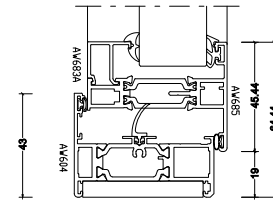

Size limits

Top hung (max weight)	180 Kg	-	-
Tilt before turn (max weight)	-	100 Kg	-
Side hung (max weight)	55 Kg	100 Kg	-
Bottom hung (max weight)	60 Kg (3 hinges)	-	-
Top swing (max weight)	-	-	60 Kg
Side swing (max weight)	-	-	45 Kg
Fixed light (max weight)	250 Kg	250 Kg	250 Kg

Aesthetics

Bay	✓	✓	✓
Contemporary	-	✓	✓
Chamfered	✓	-	-
Square	✓	✓	✓
Ovolo	✓	-	-

T&C For full T&C's please see the trade residential brochure.

› 58mm Casement

› 58mm TBT

› 58mm TSR

Optio

58BW Window System

➤ **Optio 58BW**
58mm Light Commercial

➤ **Optio 58BW**
58mm New Build – Chamfered

➤ **Optio 58BW**
58mm New Build – Ovolo

➤ **Optio 58BW**
58mm Light Commercial TBT

➤ **Optio 58BW**
58mm Heritage Industrial

➤ **Optio 58BW**
58mm New Build – Square

AluK (GB) Limited
Newhouse Farm Ind Est
Chepstow
NP16 6UD
+44 (0)1291 639 739

AluK Design Studio
5-11 Worship Street
London EC2A 2BH

aluk.co.uk