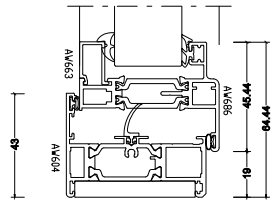

System features

Frame depth	58mm	58mm	58mm
Dual colour option	✓	✓	✓
Multi-point locking	✓	✓	✓
Glazing options	Internal and external bead	Internal and external bead	Internal
Glazing thickness	24mm - 40mm	24mm - 40mm	24mm - 28mm
Sightline (Frame to Vent)	75mm	86mm	103mm
Sightline (Vent to Mullion)	89mm	100mm	161mm
Sightline (Fixed Light)	43mm	43mm	-

Aesthetics

Bay	✓	✓	✓
Contemporary	-	✓	✓
Chamfered	✓	-	-
Square	✓	✓	✓
Ovolo	✓	-	-

T&C For full T&C's please see the trade residential brochure.

› 58mm Casement

› 58mm TBT

› 58mm TSR

Optio

58BW Window System

➤ **Optio 58BW**
58mm Light Commercial

➤ **Optio 58BW**
58mm New Build – Chamfered

➤ **Optio 58BW**
58mm New Build – Ovolo

➤ **Optio 58BW**
58mm Light Commercial TBT

➤ **Optio 58BW**
58mm Heritage Industrial

➤ **Optio 58BW**
58mm New Build – Square

AluK (GB) Limited
Newhouse Farm Ind Est
Chepstow
NP16 6UD
+44 (0)1291 639 739

AluK Design Studio
5-11 Worship Street
London EC2A 2BH

aluk.co.uk