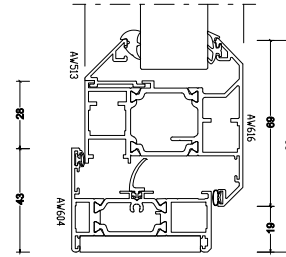

Size limits

Top hung (max weight)	180 Kg	-	-
Tilt before turn (max weight)	-	100 Kg	-
Side hung (max weight)	55 Kg	100 Kg	-
Bottom hung (max weight)	60 Kg (3 hinges)	-	-
Top swing (max weight)	-	-	60 Kg
Side swing (max weight)	-	-	45 Kg
Fixed light (max weight)	250 Kg	250 Kg	250 Kg

System features

Frame depth	58mm	58mm	58mm
Dual colour option	✓	✓	✓
Multi-point locking	✓	✓	✓
Glazing options	Internal and external bead	Internal and external bead	Internal
Glazing thickness	24mm - 40mm	24mm - 40mm	24mm - 28mm
Sightline (Frame to Vent)	75mm	86mm	103mm
Sightline (Vent to Mullion)	89mm	100mm	161mm
Sightline (Fixed Light)	43mm	43mm	-

Aesthetics

Bay	✓	✓	✓
Contemporary	-	✓	✓
Chamfered	✓	-	-
Square	✓	✓	✓
Ovolo	✓	-	-

T&C For full T&C's please see the trade residential brochure.

› 58mm Casement

› 58mm TBT

› 58mm TSR

Optio

58BW Window System

➤ **Optio 58BW**
58mm Light Commercial

➤ **Optio 58BW**
58mm New Build – Chamfered

➤ **Optio 58BW**
58mm New Build – Ovolo

➤ **Optio 58BW**
58mm Light Commercial TBT

➤ **Optio 58BW**
58mm Heritage Industrial