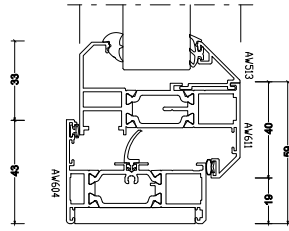

Size limits

Top hung (max weight)	180 Kg	-	-
Tilt before turn (max weight)	-	100 Kg	-
Side hung (max weight)	55 Kg	100 Kg	-
Bottom hung (max weight)	60 Kg (3 hinges)	-	-
Top swing (max weight)	-	-	60 Kg
Side swing (max weight)	-	-	45 Kg
Fixed light (max weight)	250 Kg	250 Kg	250 Kg

System features

Frame depth	58mm	58mm	58mm
Dual colour option	✓	✓	✓
Multi-point locking	✓	✓	✓
Glazing options	Internal and external bead	Internal and external bead	Internal
Glazing thickness	24mm - 40mm	24mm - 40mm	24mm - 28mm
Sightline (Frame to Vent)	75mm	86mm	103mm
Sightline (Vent to Mullion)	89mm	100mm	161mm
Sightline (Fixed Light)	43mm	43mm	-

Aesthetics

Bay	✓	✓	✓
Contemporary	-	✓	✓
Chamfered	✓	-	-
Square	✓	✓	✓
Ovolo	✓	-	-

T&C For full T&C's please see the trade residential brochure.

› 58mm Casement

› 58mm TBT

› 58mm TSR

Optio

58BW Window System

➤ **Optio 58BW**
58mm Light Commercial

➤ **Optio 58BW**
58mm New Build – Chamfered

➤ **Optio 58BW**
58mm New Build – Ovolo

➤ **Optio 58BW**
58mm Light Commercial TBT

➤ **Optio 58BW**
58mm Heritage Industrial