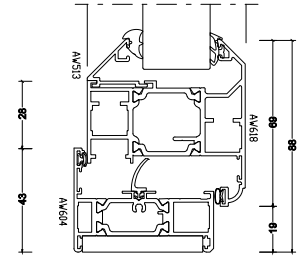

Size limits

Top hung (max weight)	180 Kg	-	-
Tilt before turn (max weight)	-	100 Kg	-
Side hung (max weight)	55 Kg	100 Kg	-
Bottom hung (max weight)	60 Kg (3 hinges)	-	-
Top swing (max weight)	-	-	60 Kg
Side swing (max weight)	-	-	45 Kg
Fixed light (max weight)	250 Kg	250 Kg	250 Kg

System features

Frame depth	58mm	58mm	58mm
Dual colour option	✓	✓	✓
Multi-point locking	✓	✓	✓
Glazing options	Internal and external bead	Internal and external bead	Internal
Glazing thickness	24mm - 40mm	24mm - 40mm	24mm - 28mm
Sightline (Frame to Vent)	75mm	86mm	103mm
Sightline (Vent to Mullion)	89mm	100mm	161mm
Sightline (Fixed Light)	43mm	43mm	-

Aesthetics

Bay	✓	✓	✓
Contemporary	-	✓	✓
Chamfered	✓	-	-
Square	✓	✓	✓
Ovolo	✓	-	-

T&C For full T&C's please see the trade residential brochure.

› 58mm Casement

› 58mm TBT

› 58mm TSR

Optio

58BW Window System

➤ **Optio 58BW**
58mm Light Commercial

➤ **Optio 58BW**
58mm New Build – Chamfered

➤ **Optio 58BW**
58mm New Build – Ovolo

➤ **Optio 58BW**
58mm Light Commercial TBT

➤ **Optio 58BW**
58mm Heritage Industrial