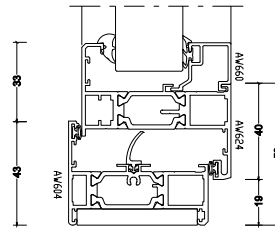

Size limits

Top hung (max weight)	180 Kg	-	-
Tilt before turn (max weight)	-	100 Kg	-
Side hung (max weight)	55 Kg	100 Kg	-
Bottom hung (max weight)	60 Kg (3 hinges)	-	-
Top swing (max weight)	-	-	60 Kg
Side swing (max weight)	-	-	45 Kg
Fixed light (max weight)	250 Kg	250 Kg	250 Kg

Aesthetics

Bay	✓	✓	✓
Contemporary	-	✓	✓
Chamfered	✓	-	-
Square	✓	✓	✓
Ovolo	✓	-	-

T&C For full T&C's please see the trade residential brochure.

› 58mm Casement

› 58mm TBT

› 58mm TSR

Optio

58BW Window System

➤ **Optio 58BW**
58mm Light Commercial

➤ **Optio 58BW**
58mm New Build – Chamfered

➤ **Optio 58BW**
58mm New Build – Ovolo

➤ **Optio 58BW**
58mm Light Commercial TBT

➤ **Optio 58BW**
58mm Heritage Industrial

➤ **Optio 58BW**
58mm New Build – Square

AluK (GB) Limited
Newhouse Farm Ind Est
Chepstow
NP16 6UD
+44 (0)1291 639 739

AluK Design Studio
5-11 Worship Street
London EC2A 2BH

aluk.co.uk