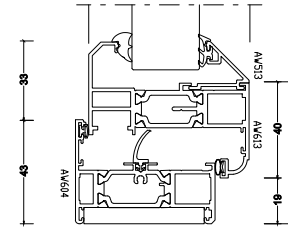

Size limits

Top hung (max weight)	180 Kg	-	-
Tilt before turn (max weight)	-	100 Kg	-
Side hung (max weight)	55 Kg	100 Kg	-
Bottom hung (max weight)	60 Kg (3 hinges)	-	-
Top swing (max weight)	-	-	60 Kg
Side swing (max weight)	-	-	45 Kg
Fixed light (max weight)	250 Kg	250 Kg	250 Kg

System features

Frame depth	58mm	58mm	58mm
Dual colour option	✓	✓	✓
Multi-point locking	✓	✓	✓
Glazing options	Internal and external bead	Internal and external bead	Internal
Glazing thickness	24mm - 40mm	24mm - 40mm	24mm - 28mm
Sightline (Frame to Vent)	75mm	86mm	103mm
Sightline (Vent to Mullion)	89mm	100mm	161mm
Sightline (Fixed Light)	43mm	43mm	-

Aesthetics

Bay	✓	✓	✓
Contemporary	-	✓	✓
Chamfered	✓	-	-
Square	✓	✓	✓
Ovolo	✓	-	-

T&C For full T&C's please see the trade residential brochure.

› 58mm Casement

› 58mm TBT

› 58mm TSR

Optio

58BW Window System

➤ **Optio 58BW**
58mm Light Commercial

➤ **Optio 58BW**
58mm New Build – Chamfered

➤ **Optio 58BW**
58mm New Build – Ovolo

➤ **Optio 58BW**
58mm Light Commercial TBT

➤ **Optio 58BW**
58mm Heritage Industrial